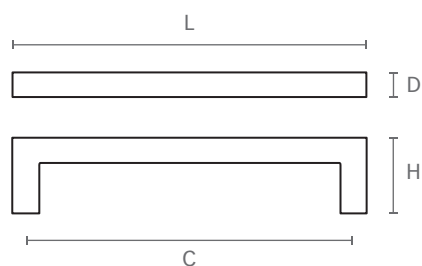

ART. **3130**

design: Studio Mital

Maniglia in zama pressofusa, completa di viti M4 x 25.

Die-cast zamac handle, with M4 x 25 screws included.

Misure / Sizes

Finiture / Finishes

Antracite
Anthracite

Cromo
Chrome

Cromo opaco
Matt chrome

Nichel satinato
Satinated nickel

ART.	L	C	H	D
3130A	375	384	30	10
3130B	300	288	30	10
3130C	203	192	30	10
3130D	139	128	30	10
3130E	107	96	30	10