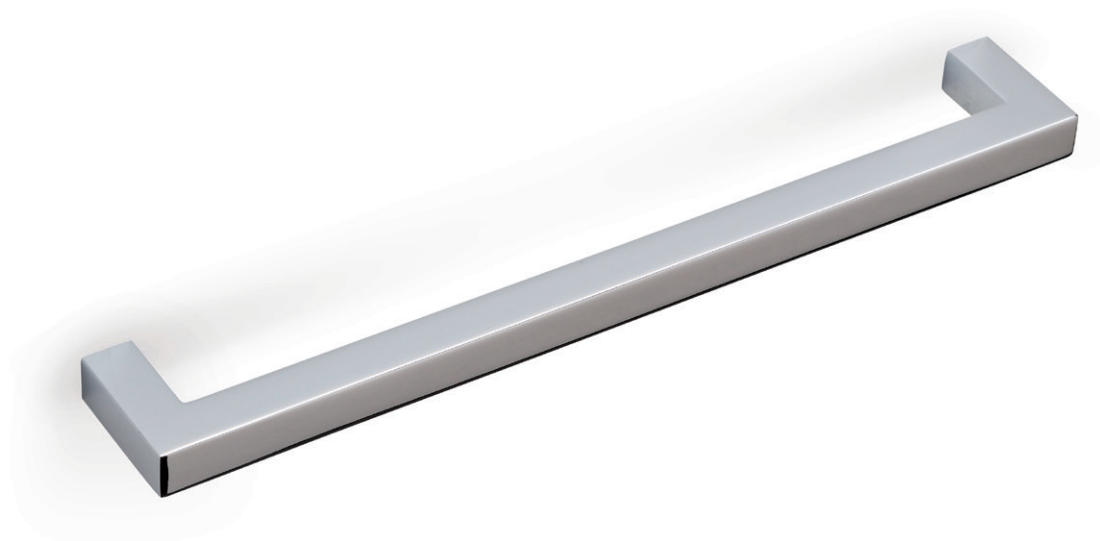

ART. **3130**

design: Studio Mital

Maniglia in zama pressofusa, completa di viti M4 x 25.

Die-cast zamac handle, with M4 x 25 screws included.

Misure / Sizes

Finiture / Finishes

Antracite
Anthracite

Cromo
Chrome

Cromo opaco
Matt chrome

Nichel satinato
Satinated nickel

ART.	L	C	H	D
3130A	375	384	30	10
3130B	300	288	30	10
3130C	203	192	30	10
3130D	139	128	30	10
3130E	107	96	30	10